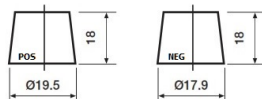

Terminal Type

T1/T3

Standard DIN Post

Remove T1 adapter for T3