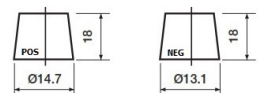

Yuasa Technical Data Sheet

Yuasa YBX7053 - YBX7000 EFB Start Stop Plus Batteries

Performance

Voltage	12V
Capacity (20-hour)	45Ah
Cold Cranking Amps (EN1)	450A

Dimensions

Length	238mm
Width	128mm
Height	227mm

Weights & Measures

Mean Weight with Acid	13kg
Acid Volume	3 litres

Container Features

Case Type	B24 JIS EFB (N55)
Hold Down	N
Lid Type	Flat Lid

Technology

Flame Arrestor Technology	✓
Separator	Ca/Ca
Recommended Charge Rate	PE
Performance Marking	3A
	W3-C2-V3-M1

Terminal Type

T1/T3

Standard DIN Post

Remove T1 adapter for T3

Cell Assembly Layout

Battery Hold-down

Data Sheet generated on 04/05/2022 - E&OE