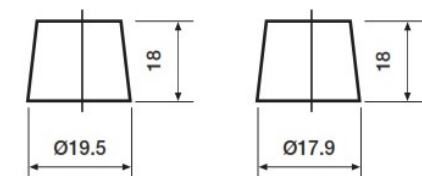

Terminal Type

T1

Standard DIN Post

Positive Terminal

Negative Terminal