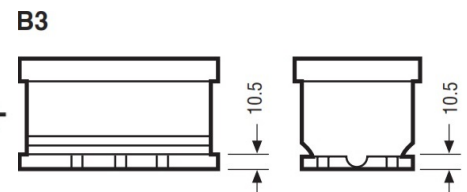

Battery Hold-down

Data Sheet generated on 04/05/2021 - E&OE